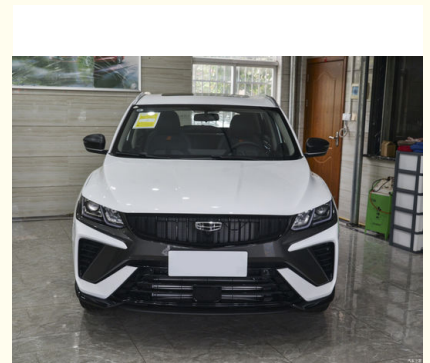

Geely Bin Yue 2023 1.5T DCT Platinum Edition White

Our Product Introduction

Basic Information

- Place of Origin: CHINA
- Brand Name: Geely
- Model Number: Bin Yue
- Minimum Order Quantity: 1

Product Specification

- Highlight: Petrol Sedan Car 1.5T,
DCT Platinum Petrol Sedan Car,
1.5T Geely Sedan Car

More Images

for more products please visit us on petrolhybridcars.com

Product Description

The Geely Bin Yue 2023 1.5T DCT Platinum Edition in white is a stylish and high-performance car. Powered by a 1.5-liter turbocharged engine and equipped with a dual-clutch transmission, it offers impressive acceleration and smooth shifting. The Platinum Edition adds luxurious touches to the interior, while the white color enhances its elegant appearance. The Geely Bin Yue 2023 delivers a dynamic driving experience coupled with advanced features, making it a standout choice for those seeking both style and performance.