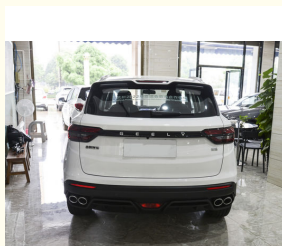

Geely Bin Yue 2023 1.5T DCT Platinum Edition White

Our Product Introduction

Basic Information

- Place of Origin: CHINA
- Brand Name: Geely
- Model Number: Bin Yue
- Minimum Order Quantity: 1

Product Specification

- Highlight: Petrol Sedan Car 1.5T,
DCT Platinum Petrol Sedan Car,
1.5T Geely Sedan Car

More Images

for more products please visit us on petrolhybridcars.com

Product Description

The Geely Bin Yue 2023 1.5T DCT Platinum Edition in white is a stylish and high-performance car. Powered by a 1.5-liter turbocharged engine and equipped with a dual-clutch transmission, it offers impressive acceleration and smooth shifting. The Platinum Edition adds luxurious touches to the interior, while the white color enhances its elegant appearance. The Geely Bin Yue 2023 delivers a dynamic driving experience coupled with advanced features, making it a standout choice for those seeking both style and performance.